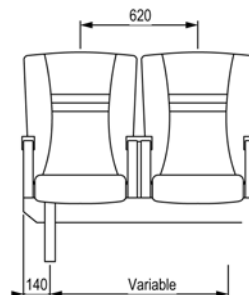

Note: All specifications are approximate.
Please enquire for exact specifications