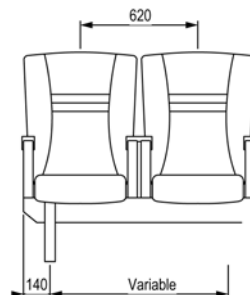

Note: All specifications are approximate.
Please enquire for exact specifications