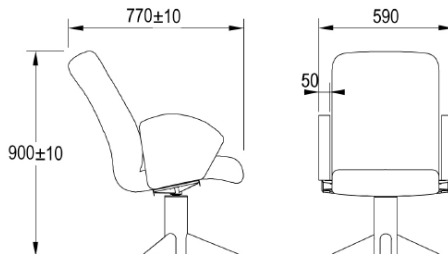

The Cruz Ezi

Ideal for seating at tables or individual lounge seating, this seat rotates and returns to its centre position allowing for easy passenger access and economical use of passenger space. This unique seat offers contoured comfort with a choice of fabric or leather covers that can be removed for cleaning or upgrading when required. The base has a robust fastening system suitable for light weight decking and concealed under covers for easy maintenance.

OPTIONS

- Rotating or Fixed
- Document Pocket
- Drinks Holder

B E U R T E A U X

Note: All specifications are approximate.
Please enquire for exact specifications