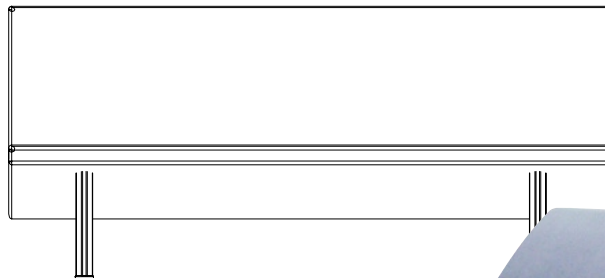

The Longboard

This simple but bold design reflects current trends in furniture development. Design integrity has not been compromised in transforming the traditional 'bench' seat into a modern and economical seating form. The simple use of curved shapes and fitted covers optimise passenger comfort and help to minimise weight. The Longboard features our unique removable cover system that is clipped into place and allows for easy cleaning or replacement. There is also adequate room for lifejacket storage under the seat.

BEURTEAUX

Note: All specifications are approximate. Please enquire for exact specifications