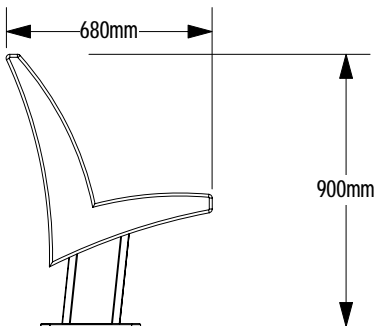

The Longboard

This simple but bold design reflects current trends in furniture development. Design integrity has not been compromised in transforming the traditional 'bench' seat into a modern and economical seating form. The simple use of curved shapes and fitted covers optimise passenger comfort and help to minimise weight. The Longboard features our unique removable cover system that is clipped into place and allows for easy cleaning or replacement. There is also adequate room for lifejacket storage under the seat.

BEURTEAUX

Note: All specifications are approximate. Please enquire for exact specifications