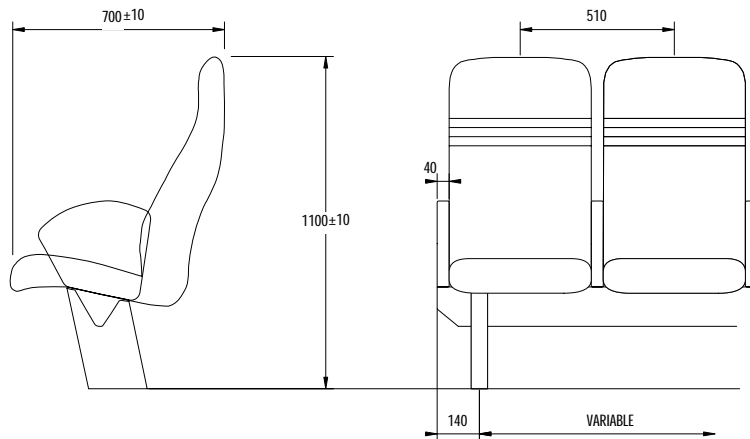

B E U R T E A U X

Configuration for Standard Layout. (470mm Seat / 40mm Armrest)

No. of seats	Legs	Row Weight No accessories	Armrests (40mm)	Row Length (mm)
2	2	18.8	3	1060
3	2	26.6	4	1570
4	2	34.4	5	2080
5	3	43.7	6	2590