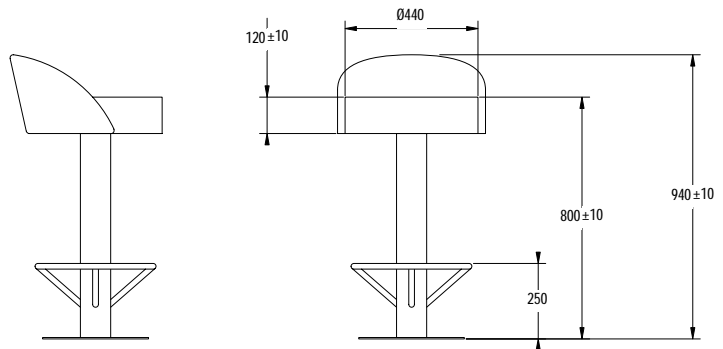

Bar Stool

Stand alone pedestal base seating ideal for 'bar' and 'snack food areas'.

Constructed to withstand the rigors of heavy passenger traffic in a marine environment, this seat has a generous cushion and kidney support which can be covered in your choice of leathers or fabrics and is complimented with an elegant stainless steel column and base which is fastened securely to the deck. The pedestal base can be supplied as rotating and with a foot rest.

This space saving seating option offers designers and operators greater versatility in seating layouts while optimising and differentiating passenger areas

B E U R T E A U X

OPTIONS

- Lumbar support panel (as pictured)
- High back support
- Footrest
- Rotating base
- Stainless steel or powdercoated