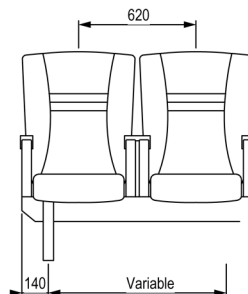

OPTIONS

- Armrests
- Extended recline
- Meal trays
- Video / Audio
- Headrests
- Calfrest
- Footrest
- Coathook
- Reading light
- Drinks holder
- Life jacket bag
- Life jacket box
- Seat belt
- Document Pocket
- Antimacassar

BEURTEAUX